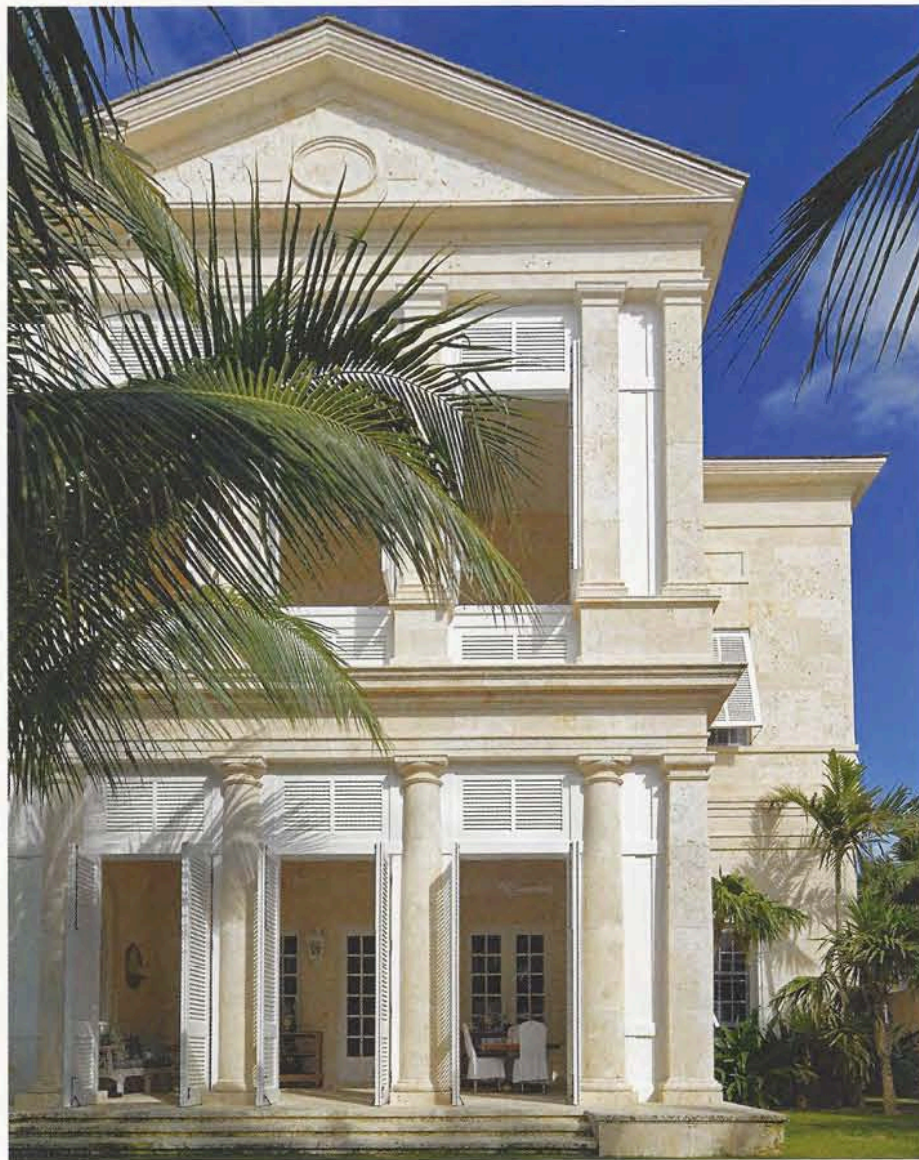

CLASSICAL INTERIORS

Historical and Contemporary

ELIZABETH MEREDITH DOWLING

RIZZOLI
NEW YORK

CA'LIZA

*New Providence, Bahamas
2008*

Interior Design: Amanda Lindroth

DE LA GUARDIA VICTORIA ARCHITECTS & URBANISTS

EAU CHIEN

*The Bahamas, Villa and Pool House
2009
Architecture: DLGV and Ernesto Buch
Interior Design: Amanda Lindroth*

DLGV AND ERNESTO BUCH

258