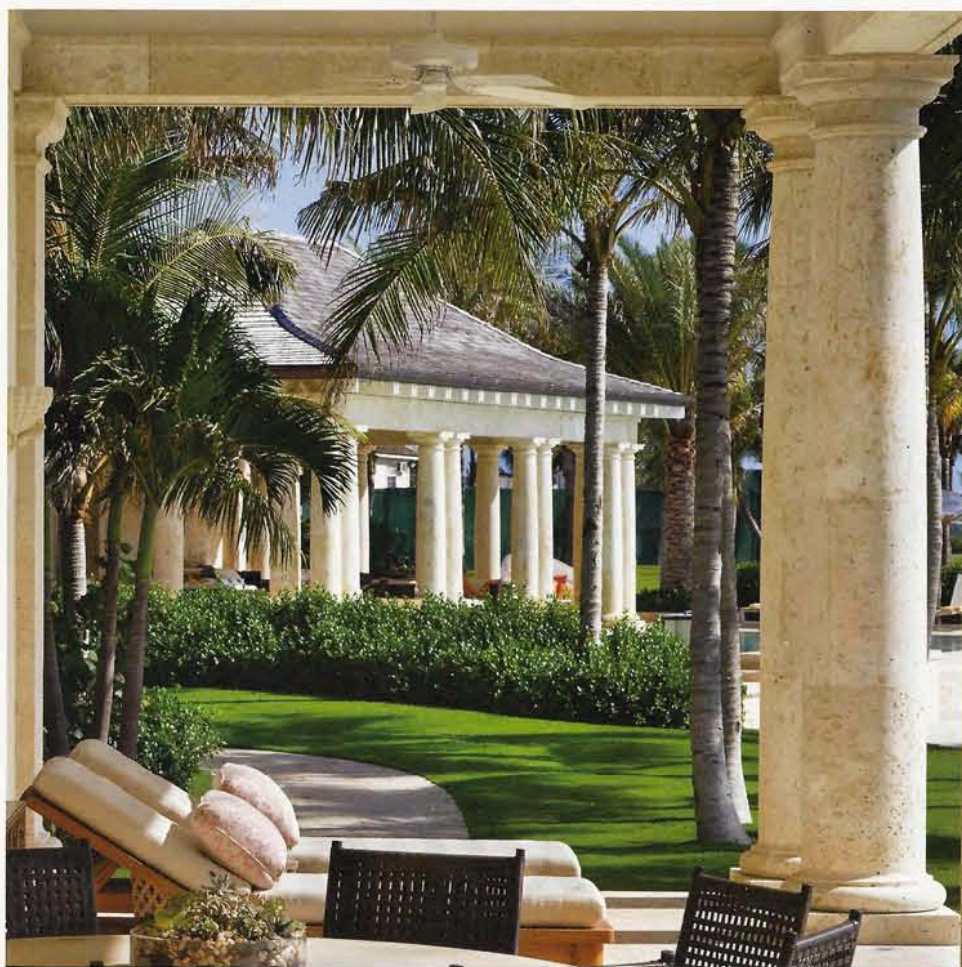

CLASSICAL INTERIORS

Historical and Contemporary

ELIZABETH MEREDITH DOWLING

RIZZOLI
NEW YORK

CA'LIZA

*New Providence, Bahamas
2008*

Interior Design: Amanda Lindroth

DE LA GUARDIA VICTORIA ARCHITECTS & URBANISTS

EAU CHIEN

*The Bahamas, Villa and Pool House
2009
Architecture: DLGV and Ernesto Buch
Interior Design: Amanda Lindroth*

DLGV AND ERNESTO BUCH

258